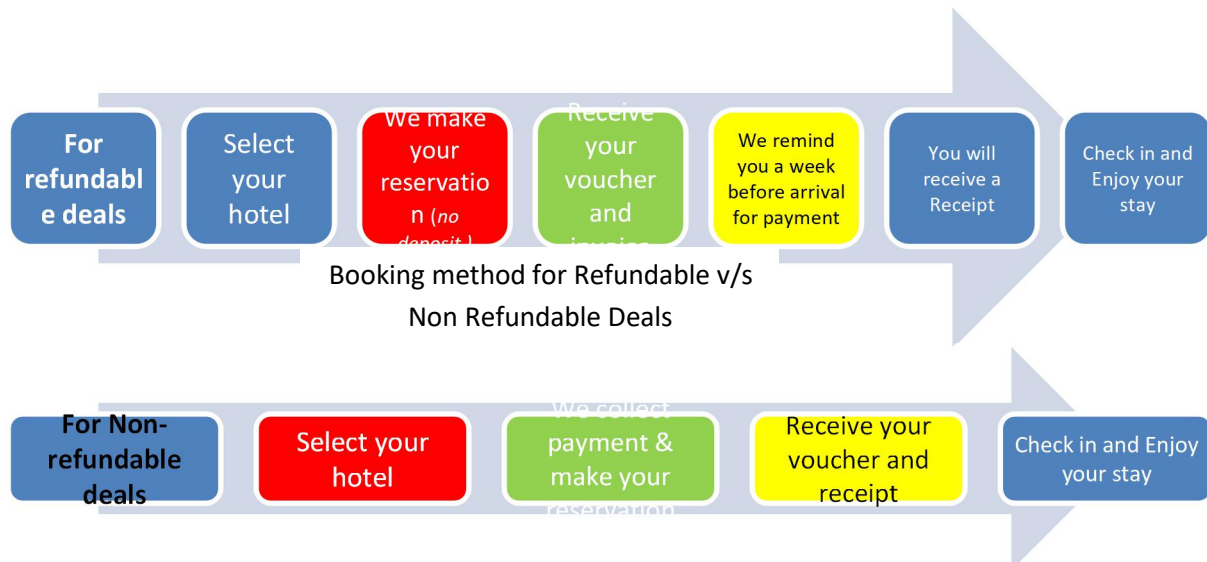

Hotels Price List

Listed below are hotels sorted in order of distance to the event venue.

- Prices are based on availability of 3 to 5 rooms per hotel
- Prices are based on single occupancy
- Prices are based on average of the aforementioned nights. Per night prices may vary

Hotel	Star	Distance	Room Type	Price/ Night	Saving
Hilton London Angel Islington	4	On-site	Guest	£251.00	18.31%
DoubleTree by Hilton London - Islington	3	0.4 mile	Double sole use	£271.00	14.24%
Travelodge Kings Cross Royal Scott	3	0.6 mile	Standard	£131.00	2.71%
Thistle City Barbican	3	0.7 mile	Standard	£169.00	17.96%
Crowne Plaza London - Kings Cross	4	0.8 mile	Standard	£213.00	13.41%
Point A Hotel Kings Cross - St. Pancras	3	0.9 mile	Double sole use	£152.00	3.18%
Comfort Inn St. Pancras Kings Cros	3	0.9 mile	Single	£152.00	3.13%
M by Montcalm Shoreditch London Tech City	5	1 mile	Deluxe	£235.00	16.07%
Holiday Inn Express London City	3	1.5 miles	Standard	£163.00	7.91%

*prices quoted as of 4th May 4, 2019

How do I book a hotel?

Cannot find your ideal hotel?

Email me and I will be glad to help you find the best hotel deals

Jade - Business Development Manager

T: 0844 310 3786 / E: sales@bookahoteldeal.co.uk